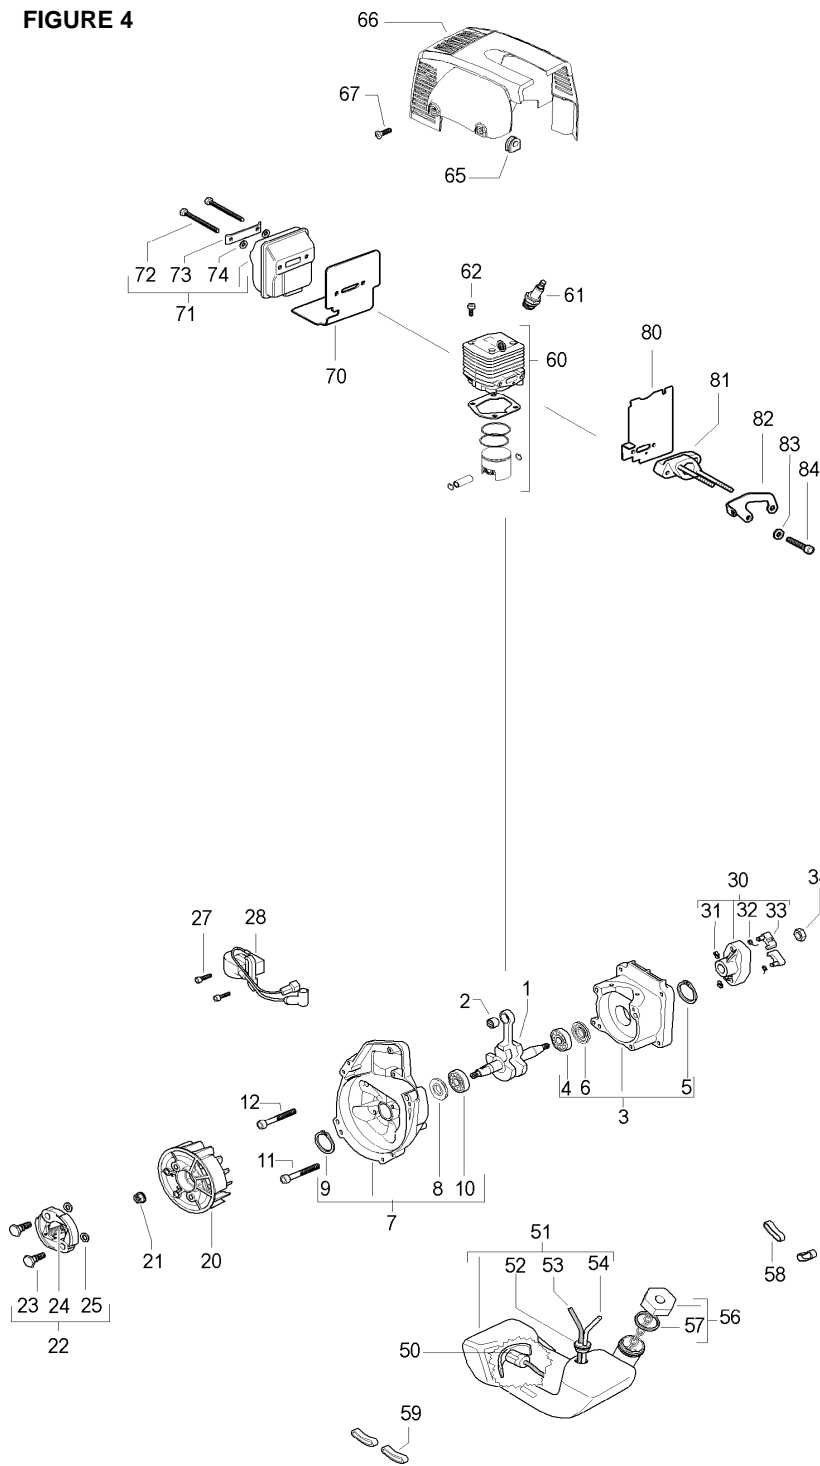

FIGURE 4

FIGURE 5

FIGURE 6

FIGURE 7

Item	P/N McC	P/N ELX	Qty	DESCRIPTION
FIGURE 4				
1	243725	538243725	1	crankshaft ass'y
C 2	501451601	501451601	1	needle bearing
3	250075	538250075	1	carter kit (starter)
4	• 227541	538227541	1	ball bearing
5	• 240982	538240982	1	seeger ring
C 6	• 243174	538243174	1	seal
7	250074	538250074	1	carter kit (flywheel)
C 8	• 243174	538243174	1	seal
9	• 240982	538240982	1	seeger ring
10	• 227541	538227541	1	ball bearing
11	235804	538235804	2	screw M5x30
12	235808	538235808	2	screw M5 X 50 TCE
20	242673	538242673	1	flywheel
21	235218	538235218	1	nut M8
B 22	248808	538248808	1	clutch assy
23	• 242369	538242369	2	clutch rod
C 24	• 241270	538241270	1	clutch spring elite
25	• 241076	538241076	2	washer
27	235806	538235806	2	screw M5 X 20 TCE
C 28	242163	538242163	1	ignition coil
30	242800	538242800	1	starter pawl ass'y
31	• 111088	538111088	2	snap ring
B 32	• 241782	538241782	2	spring
B 33	• 241781	538241781	2	pawl
34	235218	538235218	1	nut M8
C 40	242809	538242809	1	starter assy
41	• 242786	538242786	1	seeger
42	• 227470	538227470	1	washer
B 43	• 249163	538249163	1	pulley/rope assy
A 44	•• 227703	538227703	1	rope
B 45	• 227300	538227300	1	spring rewind
46	• 227467	538227467	1	shield spring
47	• 240884	538240884	1	starter-handle
48	235214	538235214	4	screw M6x20
A 50	240452	538240452	1	pick up fuel
C 51	241541	538241541	1	tank mix ass.
C 52	• 235675	538235675	1	fueltank grommet
B 53	• 229809	538229809	1	hose-fuel mm245
B 54	• 229743	538229743	1	hose fuel mm150
B 56	242484	538242484	1	fuel cap assy
A 57	• 236564	538236564	1	cap gasket
58	241248	538241248	2	fuel tank grommet (starter)
59	241248	538241248	2	fuel tank grommet (flywheel)
C 60	FIGURE 5			
A 61	92878	538092878	1	spark plug RDJ6J
62	227565	538227565	4	screw M5X25
65	236322	538236322	1	grommet
66	243742	538243742	1	engine cover
67	240688	538240688	2	screw m5x14 + washer
C 70	243767	538243767	1	exhaust gasket
C 71	241432	538241432	1	muffler assy
72	• 227274	538227274	2	screw M5X60
73	• 227236	538227236	1	clamp
74	• 227259	538227259	2	washer