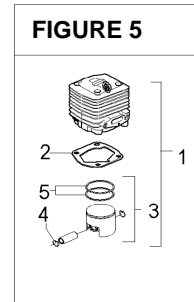

FIGURE 4

FIGURE 5

FIGURE 6

FIGURE 7

Item	P/N McC	P/N ELX	Qty	DESCRIPTION
FIGURE 4				
1	243725	538243725	1	crankshaft ass'y
C 2	501451601	501451601	1	needle bearing
3	250075	538250075	1	carter kit (starter)
4	• 227541	538227541	1	ball bearing
5	• 240982	538240982	1	seeger ring
C 6	• 243174	538243174	1	seal
7	250074	538250074	1	carter kit (flywheel)
C 8	• 243174	538243174	1	seal
9	• 240982	538240982	1	seeger ring
10	• 227541	538227541	1	ball bearing
11	235804	538235804	2	screw M5x30
12	235808	538235808	2	screw M5 X 50 TCE
20	242673	538242673	1	flywheel
21	235218	538235218	1	nut M8
B 22	248808	538248808	1	clutch assy
23	• 242369	538242369	2	clutch rod
C 24	• 241270	538241270	1	clutch spring elite
25	• 241076	538241076	2	washer
27	235806	538235806	2	screw M5 X 20 TCE
C 28	242163	538242163	1	ignition coil
30	242800	538242800	1	starter pawl ass'y
31	• 111088	538111088	2	snap ring
B 32	• 241782	538241782	2	spring
B 33	• 241781	538241781	2	pawl
34	235218	538235218	1	nut M8
C 40	242809	538242809	1	starter assy
41	• 242786	538242786	1	seeger
42	• 227470	538227470	1	washer
B 43	• 249163	538249163	1	pulley/rope assy
A 44	•• 227703	538227703	1	rope
B 45	• 227300	538227300	1	spring rewind
46	• 227467	538227467	1	shield spring
47	• 240884	538240884	1	starter-handle
48	235214	538235214	4	screw M6x20
A 50	240452	538240452	1	pick up fuel
C 51	241541	538241541	1	tank mix ass.
C 52	• 235675	538235675	1	fueltank grommet
B 53	• 229809	538229809	1	hose-fuel mm245
B 54	• 229743	538229743	1	hose fuel mm150
B 56	242484	538242484	1	fuel cap assy
A 57	• 236564	538236564	1	cap gasket
58	241248	538241248	2	fuel tank grommet (starter)
59	241248	538241248	2	fuel tank grommet (flywheel)
C 60	FIGURE 5			
A 61	92878	538092878	1	spark plug RDJ6J
62	227565	538227565	4	screw M5X25
65	236322	538236322	1	grommet
66	243742	538243742	1	engine cover
67	240688	538240688	2	screw m5x14 + washer
C 70	243767	538243767	1	exhaust gasket
C 71	241432	538241432	1	muffler assy
72	• 227274	538227274	2	screw M5X60
73	• 227236	538227236	1	clamp
74	• 227259	538227259	2	washer