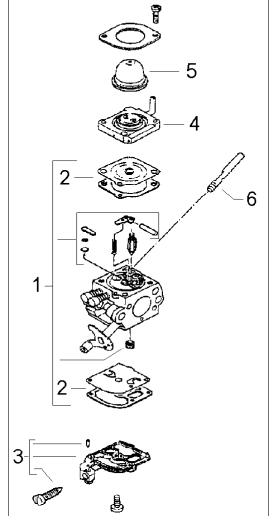

FIGURE 4

FIGURE 5

FIGURE 6

FIGURE 7

Item	P/N McC	P/N ELX	Qty	DESCRIPTION
FIGURE 4				
1	243725	538243725	1	crankshaft ass'y
C 2	501451601	501451601	1	needle bearing
3	250075	538250075	1	carter kit (starter)
4	• 227541	538227541	1	ball bearing
5	• 240982	538240982	1	seeger ring
C 6	• 243174	538243174	1	seal
7	250074	538250074	1	carter kit (flywheel)
C 8	• 243174	538243174	1	seal
9	• 240982	538240982	1	seeger ring
10	• 227541	538227541	1	ball bearing
11	235804	538235804	2	screw M5x30
12	235808	538235808	2	screw M5 X 50 TCE
20	242673	538242673	1	flywheel
21	235218	538235218	1	nut M8
B 22	248808	538248808	1	clutch assy
23	• 242369	538242369	2	clutch rod
C 24	• 241270	538241270	1	clutch spring elite
25	• 241076	538241076	2	washer
27	235806	538235806	2	screw M5 X 20 TCE
C 28	242163	538242163	1	ignition coil
30	242800	538242800	1	starter pawl ass'y
31	• 111088	538111088	2	snap ring
B 32	• 241782	538241782	2	spring
B 33	• 241781	538241781	2	pawl
34	235218	538235218	1	nut M8
C 40	242809	538242809	1	starter assy
41	• 242786	538242786	1	seeger
42	• 227470	538227470	1	washer
B 43	• 249163	538249163	1	pulley/rope assy
A 44	•• 227703	538227703	1	rope
B 45	• 227300	538227300	1	spring rewind
46	• 227467	538227467	1	shield spring
47	• 240884	538240884	1	starter-handle
48	235214	538235214	4	screw M6x20
A 50	240452	538240452	1	pick up fuel
C 51	241541	538241541	1	tank mix ass.
C 52	• 235675	538235675	1	fueltank grommet
B 53	• 229809	538229809	1	hose-fuel mm245
B 54	• 229743	538229743	1	hose fuel mm150
B 56	242484	538242484	1	fuel cap assy
A 57	• 236564	538236564	1	cap gasket
58	241248	538241248	2	fuel tank grommet (starter)
59	241248	538241248	2	fuel tank grommet (flywheel)
C 60	FIGURE 5			
A 61	92878	538092878	1	spark plug RDJ6J
62	227565	538227565	4	screw M5X25
65	236322	538236322	1	grommet
66	243742	538243742	1	engine cover
67	240688	538240688	2	screw m5x14 + washer
C 70	243767	538243767	1	exhaust gasket
C 71	241432	538241432	1	muffler assy
72	• 227274	538227274	2	screw M5X60
73	• 227236	538227236	1	clamp
74	• 227259	538227259	2	washer