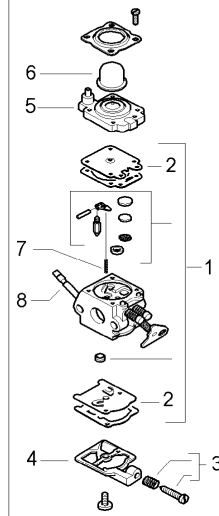

FIGURE 4

FIGURE 5

FIGURE 6

FIGURE 7

Item	P/N McC	P/N ELX	Qty	DESCRIPTION
FIGURE 4				
1	243725	538243725	1	crankshaft ass'y
C 2	501451601	501451601	1	needle bearing
3	250075	538250075	1	carter kit (starter)
4	• 227541	538227541	1	ball bearing
5	• 240982	538240982	1	seeger ring
C 6	• 243174	538243174	1	seal
7	250074	538250074	1	carter kit (flywheel)
C 8	• 243174	538243174	1	seal
9	• 240982	538240982	1	seeger ring
10	• 227541	538227541	1	ball bearing
11	235804	538235804	2	screw M5x30
12	235808	538235808	2	screw M5 X 50 TCE
20	242673	538242673	1	flywheel
21	235218	538235218	1	nut M8
B 22	248808	538248808	1	clutch assy
23	• 242369	538242369	2	clutch rod
C 24	• 241270	538241270	1	clutch spring elite
25	• 241076	538241076	2	washer
27	235806	538235806	2	screw M5 X 20 TCE
C 28	242163	538242163	1	ignition coil
30	242800	538242800	1	starter pawl ass'y
31	• 111088	538111088	2	snap ring
B 32	• 241782	538241782	2	spring
B 33	• 241781	538241781	2	pawl
34	235218	538235218	1	nut M8
C 40	242809	538242809	1	starter assy
41	• 242786	538242786	1	seeger
42	• 227470	538227470	1	washer
B 43	• 249163	538249163	1	pulley/rope assy
A 44	•• 227703	538227703	1	rope
B 45	• 227300	538227300	1	spring rewind
46	• 227467	538227467	1	shield spring
47	• 240884	538240884	1	starter-handle
48	235214	538235214	4	screw M6x20
A 50	240452	538240452	1	pick up fuel
C 51	241541	538241541	1	tank mix ass.
C 52	• 235675	538235675	1	fueltank grommet
B 53	• 229809	538229809	1	hose-fuel mm245
B 54	• 229743	538229743	1	hose fuel mm150
B 56	242484	538242484	1	fuel cap assy
A 57	• 236564	538236564	1	cap gasket
58	241248	538241248	2	fuel tank grommet (starter)
59	241248	538241248	2	fuel tank grommet (flywheel)
C 60	FIGURE 5			
A 61	92878	538092878	1	spark plug RDJ6J
62	227565	538227565	4	screw M5X25
65	236322	538236322	1	grommet
66	243742	538243742	1	engine cover
67	240688	538240688	2	screw m5x14 + washer
C 70	243767	538243767	1	exhaust gasket
C 71	241432	538241432	1	muffler assy
72	• 227274	538227274	2	screw M5X60
73	• 227236	538227236	1	clamp
74	• 227259	538227259	2	washer